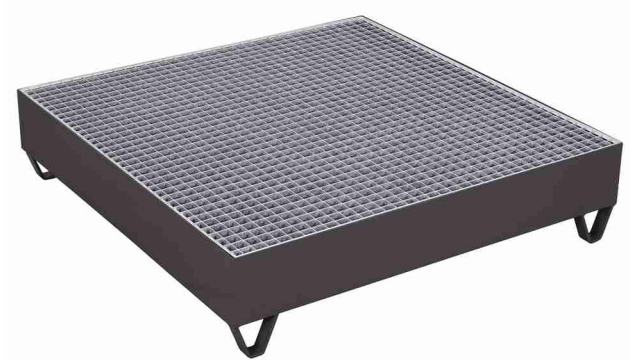

# Data sheet

aw-120.000

Drip tray with grating for 4 drums of 200 l capacity

**External dimensions:**

Width:	1200 mm	Construction:	sheet steel, fixed welded
Depth:	1200 mm	Colour:	RAL 5010 gentian blue / powder-coated
Height:	285 mm	Weight:	84,5 kg
		Load capacity:	1000 kg

**Loading surface: (w/d)**

Material:	sheet steel / powder-coated / RAL 5010 gentian blue		
Bottom:	1190 mm x 1190 mm	Drip tray:	240 l, Grating: 30 x 30 mm
Loading height:	285 mm		

**Design:**

Type of wall: sheet steel / Height of wall: 185 mm

# Data sheet

aw-120.000/AG

Drip tray with grating for 4 drums of 200 l capacity, RAL 7016

**External dimensions:**

Width:	1200 mm	Construction:	sheet steel, fixed welded
Depth:	1200 mm	Colour:	RAL 7016 anthracite grey / powder-coated
Height:	285 mm	Weight:	84,5 kg
		Load capacity:	1000 kg

**Loading surface: (w/d)**

Material:	sheet steel / powder-coated / RAL 7016 anthracite grey		
Bottom:	1190 mm x 1190 mm	Drip tray:	240 l, Grating: 30 x 30 mm
Loading height:	285 mm		

**Design:**

**Feets:** 4 pc(s) feets made of steel