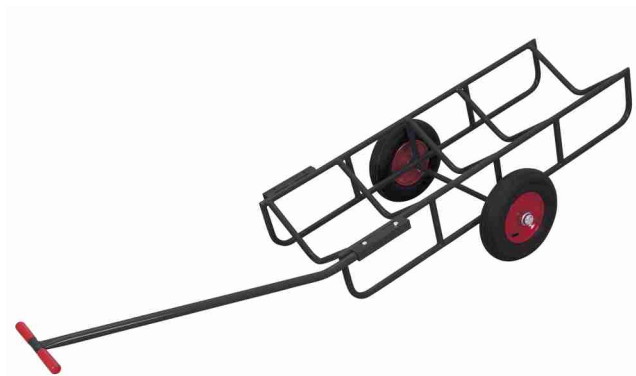

Data sheet

sk-1310 Roll truck

12
years
warranty

Outer dimensions:

Width: 2700 mm
Depth: 865 mm
Height: 840 mm
Weight: 32 kg

Inner dimensions:

Width: 1590 mm
Depth: 575 mm

Construction: steel, screwed
Colour: RAL 5010 gentian blue / powder-coated
Load capacity: 400 kg

- * loading height: 475 mm
- * welded steel construction
- * for horizontal transport of rolled material
- * screwed pull bar with horizontal handle, mountable on the right or left side

Wheelset: Ø 400 x 100 mm, pneumatic tyre, black
 deepgroove ball bearings

EAN-Nummer: 4035694019775
Customs tariff no: 87168000
Country of origin: European Community

www.VARIOfit.eu

Data sheet

sk-1310/AG

Roll truck, RAL 7016

Outer dimensions:

Width: 2700 mm
Depth: 865 mm
Height: 840 mm
Weight: 32 kg

Inner dimensions:

Width: 1590 mm
Depth: 575 mm

Construction: steel, screwed
Colour: RAL 7016 anthracite grey / powder-coated
Load capacity: 400 kg

Wheelset: Ø 400 x 100 mm, pneumatic tyre, black
 deepgroove ball bearings