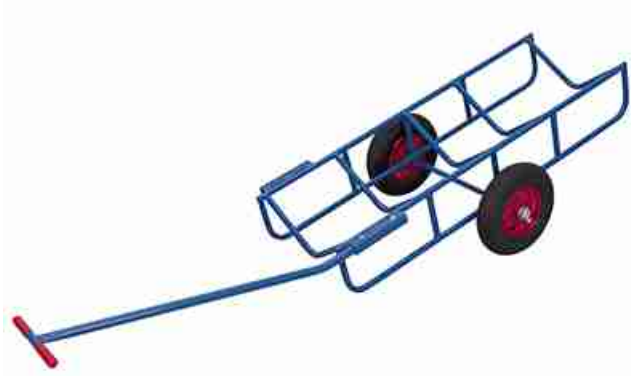

Data sheet

sk-1310 Roll truck

12
years
warranty

Outer dimensions:

Width: 2700 mm
Depth: 865 mm
Height: 840 mm
Weight: 32 kg

Inner dimensions:

Width: 1590 mm
Depth: 575 mm

Construction: steel, screwed
Colour: RAL 5010 gentian blue / powder-coated
Load capacity: 400 kg

- * loading height: 475 mm
- * welded steel construction
- * for horizontal transport of rolled material
- * screwed pull bar with horizontal handle, mountable on the right or left side

Wheelset: Ø 400 x 100 mm, pneumatic tyre, black
 deepgroove ball bearings

EAN-Nummer: 4035694019775
Customs tariff no: 87168000
Country of origin: European Community

www.VARIOfit.eu

Data sheet

sk-1310/AG

Roll truck, RAL 7016

Outer dimensions:

Width: 2700 mm
Depth: 865 mm
Height: 840 mm
Weight: 32 kg

Inner dimensions:

Width: 1590 mm
Depth: 575 mm

Construction: steel, screwed
Colour: RAL 7016 anthracite grey / powder-coated
Load capacity: 400 kg

Wheelset: Ø 400 x 100 mm, pneumatic tyre, black
 deepgroove ball bearings