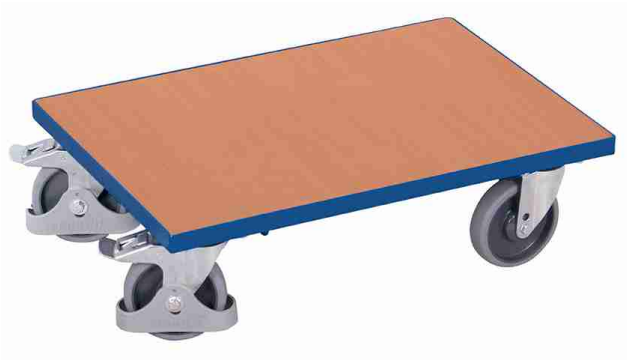

Data sheet

sw-410.009

Euro system dolly with board

12
years
warranty

External dimensions:

Width:	610 mm	Construction:	steel, fixed welded
Depth:	415 mm	Colour:	RAL 5010 gentian blue / powder-coated
Height:	205 mm	Weight:	10 kg
		Load capacity:	250 kg

Loading surface: (w/d)

Material:	wood-based board / finish beech
Bottom:	610 mm x 415 mm
Loading height:	205 mm

Wheelset:	Ø 125 x 30 mm, thermoplastic rubber, grey, non-marking 4 swivel castors (2 of them with brakes) deepgroove ball bearings More safety with the VARIOfit® foot protection
------------------	--

EAN-No.	4035694008212
Customs tariff no.	87168000
Country of origin:	European Community

Data sheet

sw-410.009/AG

Euro system dolly with board, RAL 7016

12
years
warranty

External dimensions:

Width:	610 mm	Construction:	steel, fixed welded
Depth:	415 mm	Colour:	RAL 7016 anthracite grey / powder-coated
Height:	205 mm	Weight:	10 kg
		Load capacity:	250 kg

Loading surface: (w/d)

Material:	wood-based board / dark grey
Bottom:	610 mm x 415 mm
Loading height:	205 mm

Wheelset:	Ø 125 x 30 mm, thermoplastic rubber, grey, non-marking 4 swivel castors (2 of them with brakes) deepgroove ball bearings More safety with the VARIOfit® foot protection
------------------	--