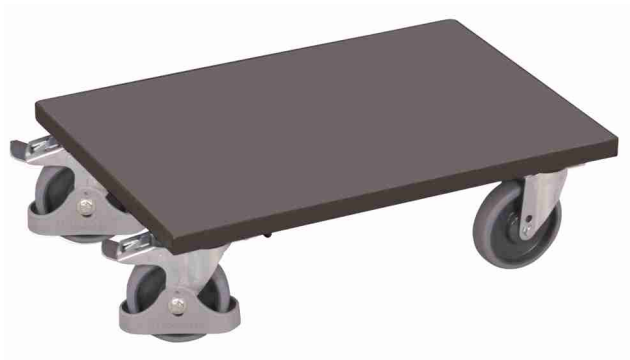

Data sheet

sw-410.009

Euro system dolly with board

12
years
warranty

External dimensions:

Width:	610 mm	Construction:	steel, fixed welded
Depth:	415 mm	Colour:	RAL 5010 gentian blue / powder-coated
Height:	205 mm	Weight:	10 kg
		Load capacity:	250 kg

Loading surface: (w/d)

Material:	wood-based board / finish beech
Bottom:	610 mm x 415 mm
Loading height:	205 mm

Wheelset:	Ø 125 x 30 mm, thermoplastic rubber, grey, non-marking 4 swivel castors (2 of them with brakes) deepgroove ball bearings More safety with the VARIOfit® foot protection
------------------	--

EAN-No.	4035694008212
Customs tariff no.	87168000
Country of origin:	European Community

Data sheet

sw-410.009/AG

Euro system dolly with board, RAL 7016

12
years
warranty

External dimensions:

Width:	610 mm	Construction:	steel, fixed welded
Depth:	415 mm	Colour:	RAL 7016 anthracite grey / powder-coated
Height:	205 mm	Weight:	10 kg
		Load capacity:	250 kg

Loading surface: (w/d)

Material:	wood-based board / dark grey
Bottom:	610 mm x 415 mm
Loading height:	205 mm

Wheelset:	Ø 125 x 30 mm, thermoplastic rubber, grey, non-marking 4 swivel castors (2 of them with brakes) deepgroove ball bearings More safety with the VARIOfit® foot protection
------------------	--