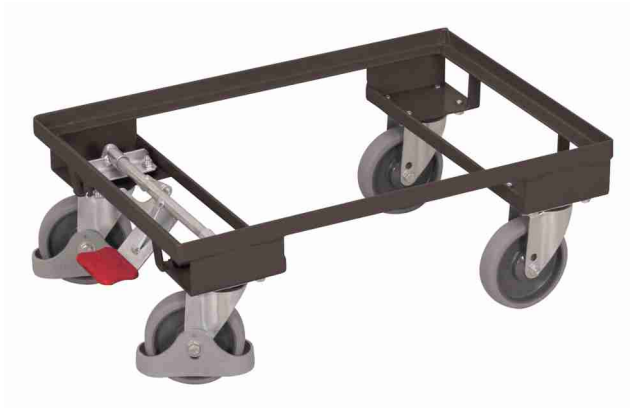

Data sheet

sw-410.063

Euro system dolly

12
years
warranty

External dimensions:

Width:	610 mm	Construction:	steel, fixed welded
Depth:	415 mm	Colour:	RAL 5010 gentian blue / powder-coated
Height:	235 mm	Weight:	9,5 kg
		Load capacity:	250 kg

Loading surface: (w/d)

Material:	open frame construction / powder-coated / RAL 5010 gentian blue
Bottom:	605 mm x 410 mm
Loading height:	210 mm
Height of frame:	27 mm

<u>Wheelset:</u>	Ø 125 x 30 mm, thermoplastic rubber, grey, non-marking
	4 swivel castors
	deepgroove ball bearings
	EasySTOP accessible from one side
	More safety with the VARIOfit® foot protection

EAN-No. 4035694040700
Customs tariff no. 87168000
Country of origin: European Community

Data sheet

sw-410.063/AG

Euro system dolly, RAL 7016

External dimensions:

Width:	610 mm	Construction:	steel, fixed welded
Depth:	415 mm	Colour:	RAL 7016 anthracite grey / powder-coated
Height:	235 mm	Weight:	9,5 kg
		Load capacity:	250 kg

Loading surface: (w/d)

Material:	open frame construction / powder-coated / RAL 7016 anthracite grey
Bottom:	605 mm x 410 mm
Loading height:	210 mm
Height of frame:	27 mm

<u>Wheelset:</u>	Ø 125 x 30 mm, thermoplastic rubber, grey, non-marking
	4 swivel castors
	deepgroove ball bearings
	EasySTOP accessible from one side
	More safety with the VARIOfit® foot protection