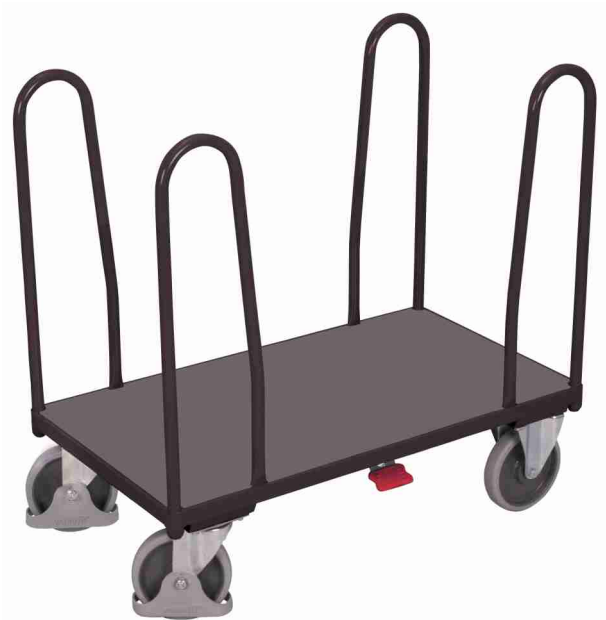

Data sheet

sw-500.204/AG

Side-frame trolley with 4 tubular side frames, RAL 7016

External dimensions:

Width:	910 mm	Construction:	steel, screwed
Depth:	500 mm	Colour:	RAL 7016 anthracite grey / powder-coated
Height:	990 mm	Weight:	30 kg
		Load capacity:	400 kg

Loading surface: (w/d)

Material:	wood-based board / dark grey
Bottom:	910 mm x 440 mm
Loading height:	255 mm

Design:

Type of wall: strut of tubular steel / Height of wall: 730 mm

Wheelset:

Ø 160 x 40 mm, thermoplastic rubber, grey, non-marking
2 swivel castors and 2 fixed castors
deepgroove ball bearings
EasySTOP accessible from one side
More safety with the VARIOfit® foot protection

EAN-No. 4035694080775
Customs tariff no. 87169090
Country of origin: European Community