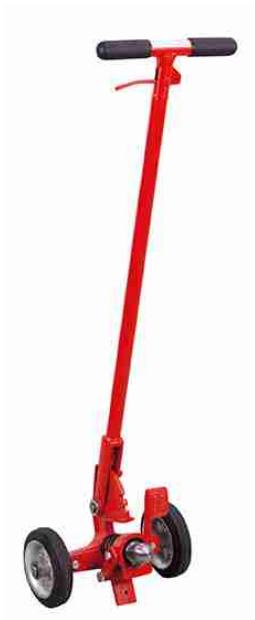

Data sheet

zsw-1500

Safety quick-lift jack

External dimensions:

Width: 390 mm
Depth: 305 mm
Height: 1305 mm

Construction: steel, fixed welded
Colour: RAL 2002 vermilion / painted
Weight: 22 kg
Load capacity: 1500 kg

Wheelset: Ø 250 x 50 mm, elastic solid-rubber, black
deepgroove ball bearings

EAN-No. 4035694004382
Customs tariff no. 87168000
Country of origin: European Community